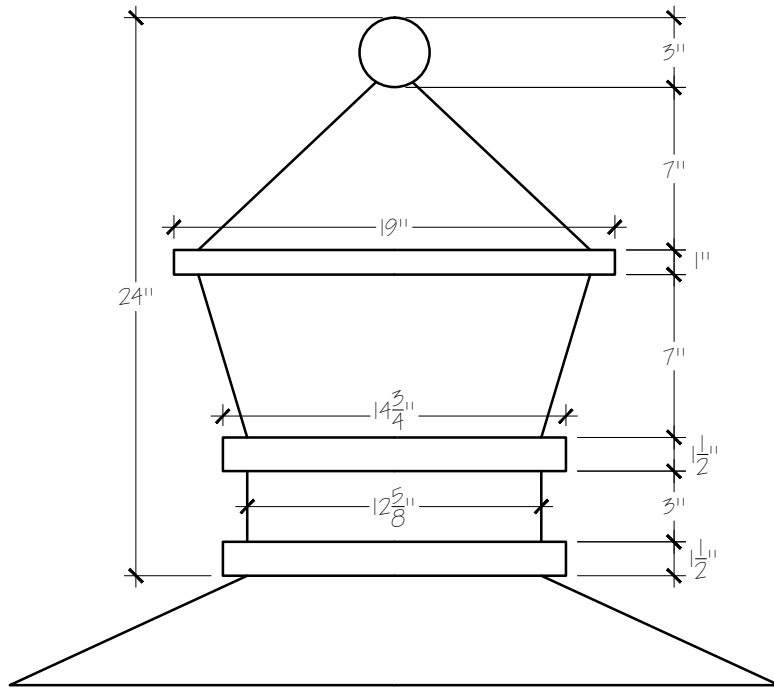

Top View

SIGNATURE:

DATE:

OLD WORLD DISTRIBUTORS, INC.

Available Materials:

- 16 oz. Copper
- 16 oz Lead Coated Copper

Notes:

Base Made to Roof Pitch
Shown at 8/12

Part No.: Crown CRO-24